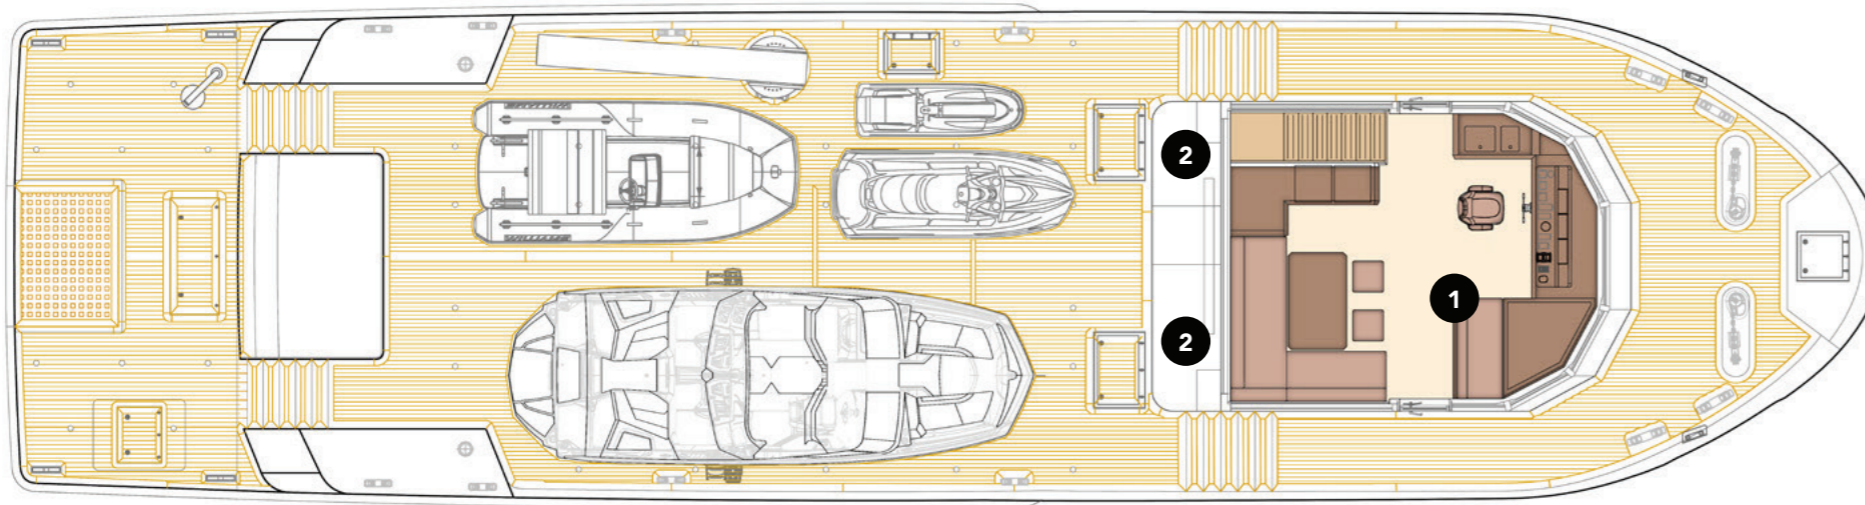

27 YXT General Arrangement

OUTER REEF
ADVENTURE

Main deck

1. Wheelhouse

2. Storage

Lower deck

1. Lazarette, storage

5. Pantry

2. Engine room

6. Crew cabin 1

3. Store

7. Crew cabin 2

4. Laundry, store