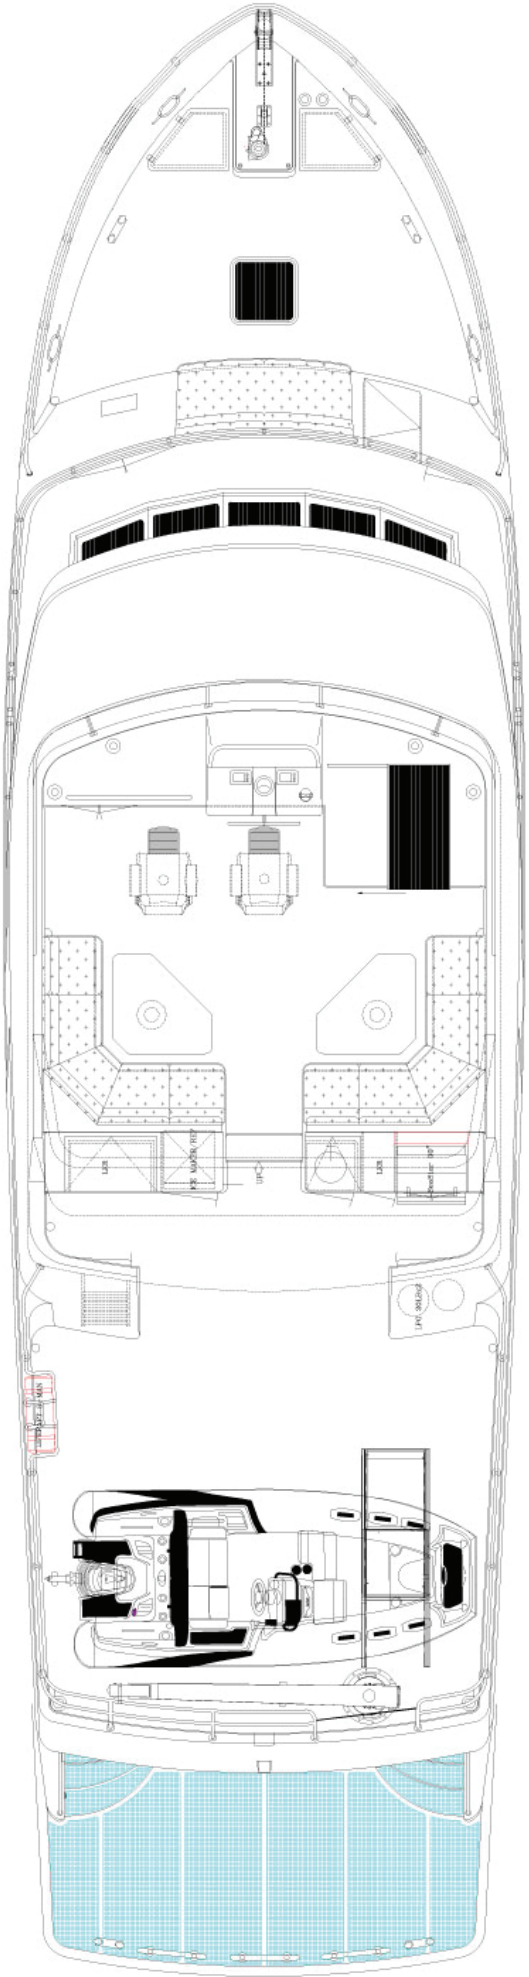

# 650 MY

OUTER REEF  
CLASSIC

\* SOME OPTIONAL FEATURES AND/OR EQUIPMENT MAY BE SHOWN